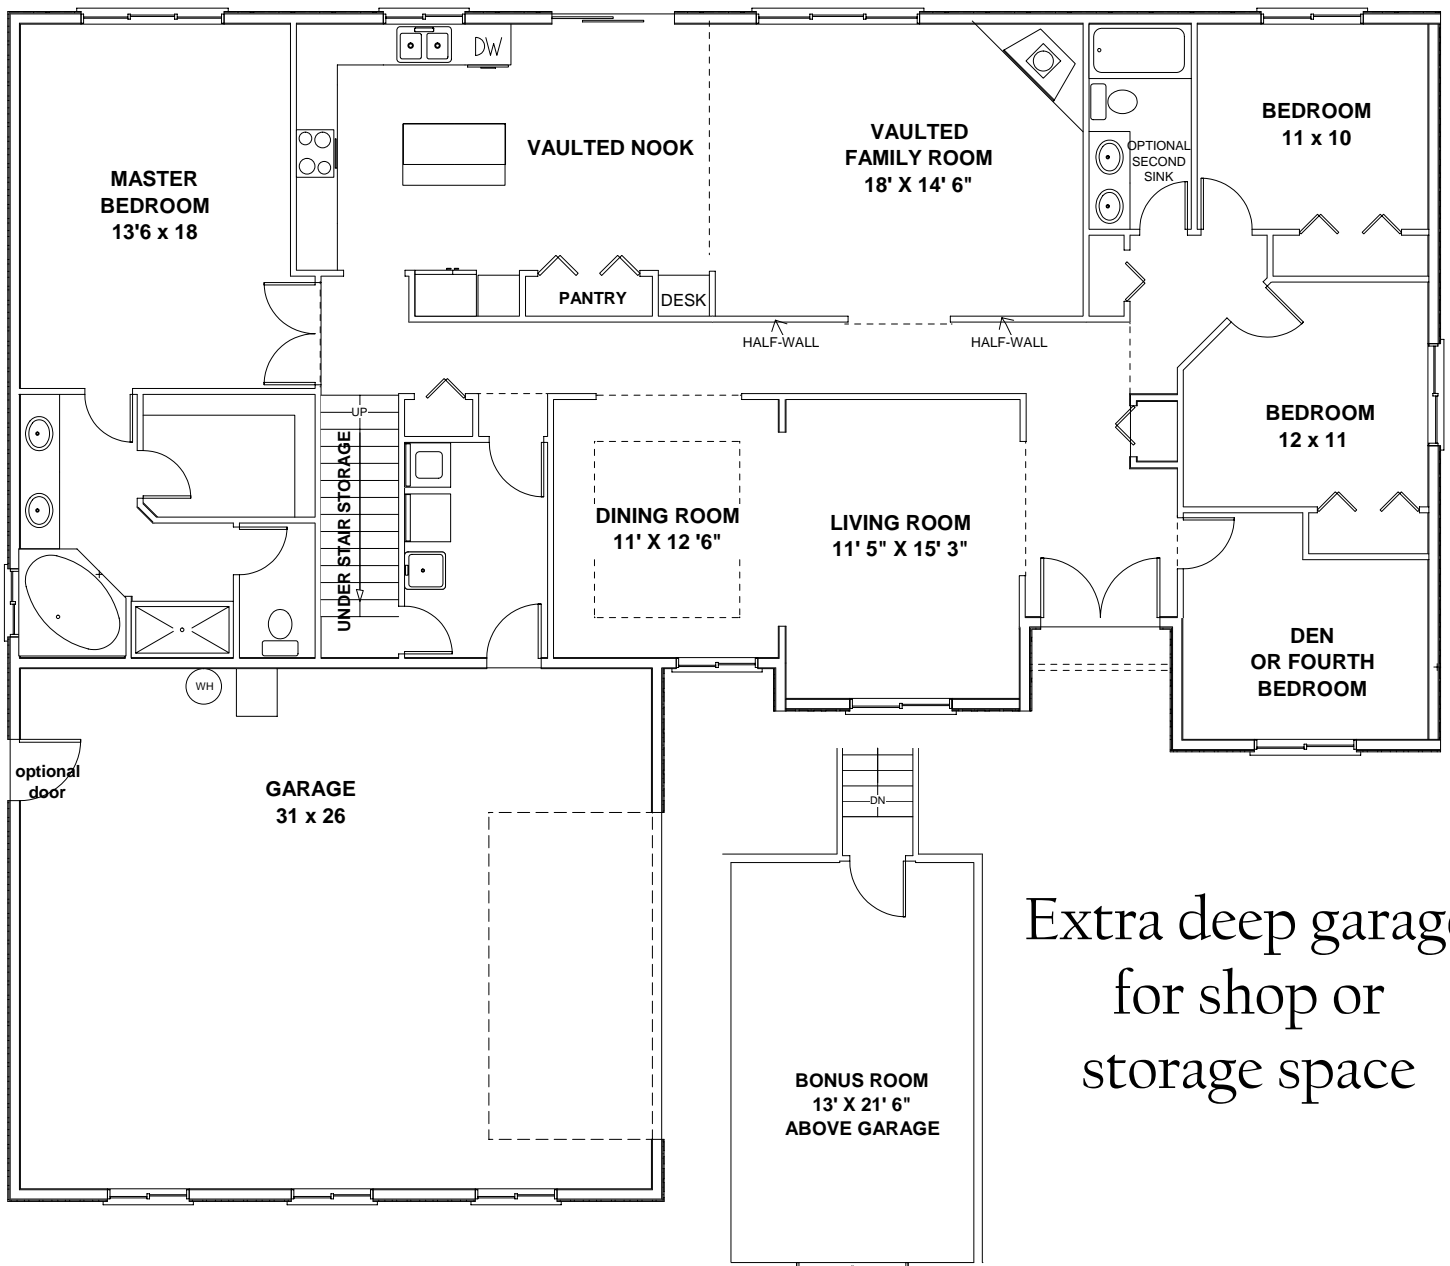

PLAN 2645 R

Side entry garage! Three bedrooms a den and a big bonus room. Large open kitchen to vaulted family room.

Extra deep garage
for shop or
storage space

POPULAR PACKAGE: \$221,400
 SUPERIOR PACKAGE: \$238,400
 DELUXE PACKAGE: \$274,400